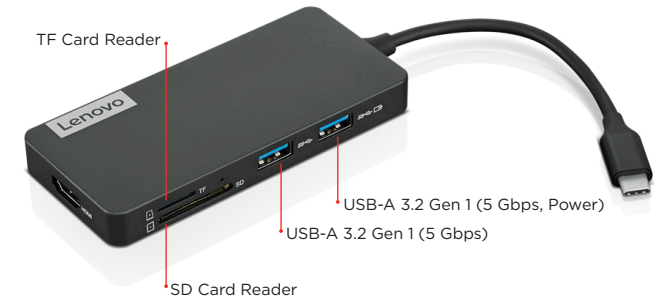

Why you need Lenovo USB-C 7-in-1 Hub

One cable, seven abilities

With your travel hub in hand, you can turn a single USB-C cable into a powerhouse of productivity. Enjoy 4K via HDMI, three USB-A devices, two SD/TF card readers, and USB-C power pass-through.

Sleek, minimalist design

The travel hub provides power to any fully-functional USB-C laptop¹ with a 45W/65W USB-C power adapter via a single USB-C cable that disappears inside the hub when not in use.

Simple plug-and-play

No need to wait for drivers to install. This plug-and-play hub comes ready to use right out of the box and supports any fully-functional USB-C system, providing video, data, and power.

¹ Lenovo USB-C & Thunderbolt™ Docks function with laptops that support industry standard USB-C Alt-Mode or Thunderbolt™ protocols through their Type C™ port. Lenovo USB-C and Thunderbolt™ Docks support additional features, such as MAC address passthrough, WOL and mirrored power button, on most Lenovo ThinkPad laptops, but such features may not be available on certain other Lenovo laptops or non-Lenovo branded laptop systems.

Smarter
technology
for all

Lenovo

Lenovo USB-C 7-in-1 Hub

Specifications

Performance

USB Ports

- 2 x USB 3.2 Gen 1¹
- 1 x USB 2.0
- 1 x TF Card Reader
- 1 x SD Card Reader
- 1 x USB-C Charging Port, by Pass to Charge Laptop