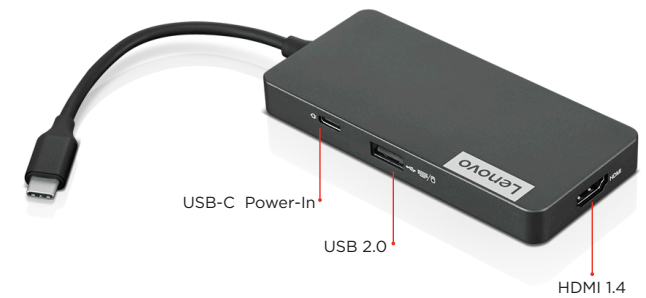

Why you need Lenovo USB-C 7-in-1 Hub

One cable, seven abilities

With your travel hub in hand, you can turn a single USB-C cable into a powerhouse of productivity. Enjoy 4K via HDMI, three USB-A devices, two SD/TF card readers, and USB-C power pass-through.

Sleek, minimalist design

The travel hub provides power to any fully-functional USB-C laptop¹ with a 45W/65W USB-C power adapter via a single USB-C cable that disappears inside the hub when not in use.

Simple plug-and-play

No need to wait for drivers to install. This plug-and-play hub comes ready to use right out of the box and supports any fully-functional USB-C system, providing video, data, and power.

¹ Lenovo USB-C & Thunderbolt™ Docks function with laptops that support industry standard USB-C Alt-Mode or Thunderbolt™ protocols through their Type C™ port. Lenovo USB-C and Thunderbolt™ Docks support additional features, such as MAC address passthrough, WOL and mirrored power button, on most Lenovo ThinkPad laptops, but such features may not be available on certain other Lenovo laptops or non-Lenovo branded laptop systems.

(mm) : 247 x 49.6 x 14
(inches) : 9.72" x 1.95" x 0.55"

Weight

Starting at 92 g (0.2 lbs)

Color

Iron Grey

Cable Length

140 mm Including USB-C Port

Information